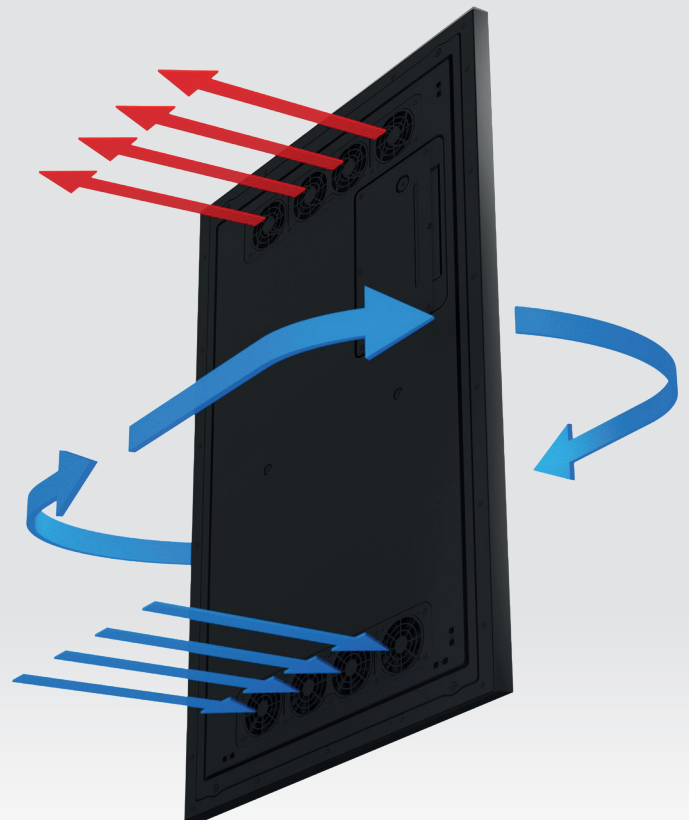

The light sensor settings are customizable, allowing users to define backlight brightness levels under varying ambient lighting conditions, thereby seamlessly aligning the display performance with the diverse and dynamic needs of various users.

Images and accessories shown are for illustration purposes only and may differ from the actual product.

Learn More: www.hisense-b2b.com | Contact Us: sales@hisense-b2b.com

LinkedIn: @Hisense B2B Europe | @Hisense B2B USA | @Hisense B2B MENA | @Hisense B2B Indonesia | @Hisense B2B South Africa

Hisense | COMMERCIAL DISPLAY

KEY FEATURES

Thermal Stability Cooling System

Hisense's thermal architecture features dual-directional active circulation with four intake fans positioned at the bottom and four exhaust fans positioned at the top – eight synchronized blowers maintaining steady airflow, significantly enhancing reliability in extreme environments while eliminating maintenance needs through IP56-rated dust/water resistance, simplifying installation and maintenance processes for a hassle-free experience.