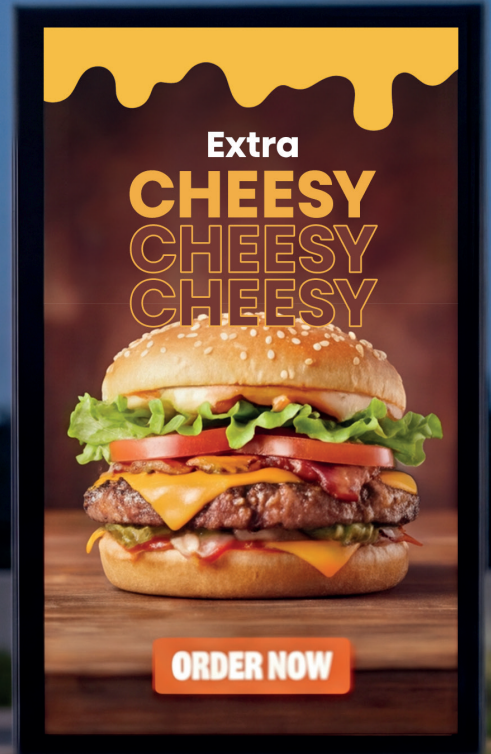

VisionInfo

VisionInfo CMS

Fully integrated with Hisense VisionInfo, a self-developed CMS and MDM control system, the solution enables centralized, cloud-based remote control and content distribution. VisionInfo enables remote control, monitoring, and content distribution across the entire network. The platform is flexible, cost-effective, and highly scalable, offering comprehensive content management and advanced remote display management capabilities. Together, the seamless integration of durable hardware and intelligent software allows users to easily create, edit, and publish content while ensuring consistent, high-quality performance across all outdoor displays. Powerful yet intuitive, the solution supports reliable operation and efficient management anytime, from anywhere.