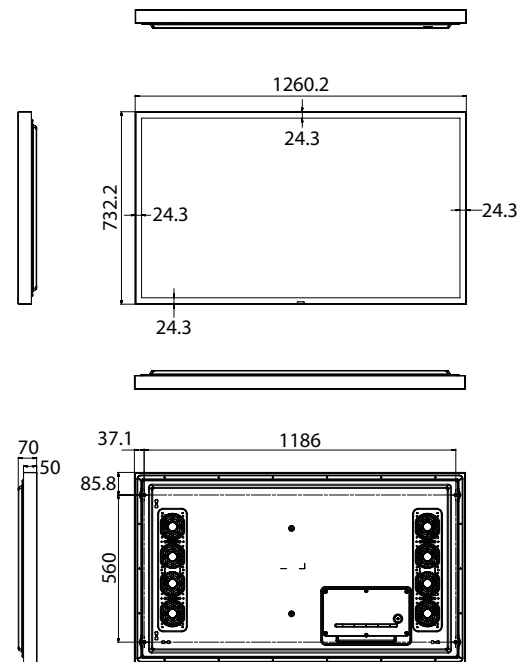

Hardware

Operating System	Android 14
Processor CPU	ARM Cortex-A73 Quad Core
Memory	4GB DDR4
Storage	32GB EMMC
WiFi	External
Bluetooth	External
Temperature Sensor	Yes
Auto Brightness Sensor	Yes
Fan (Built-in)	Yes
Speaker (Built-in)	N/A

Input

HDMI 2.0	x 2 (HDCP 2.3)
USB 2.0	x 1
USB 3.0	x 1
RS232 (3.5mm mini-jack)	x 1
HDBaseT (RJ45)	x 1 (LAN Common)
IR (2.5mm mini-jack)	x 1
Ambient Light Sensor (2.5mm mini-jack)	x 1

Output

LAN (RJ45)	x 1
Audio (3.5mm mini-jack)	x 1
RS232 (3.5mm mini-jack)	x 1

Environment

Operating Temperature	-30°C~50°C (w/o direct sunlight) -30°C~40°C (direct sunlight)
Operating Humidity	10%~80%, non-condensing

Power

Power Supply	AC 100~240 V, 50/60 Hz
Power Consumption (Typ.)	310 W
Power Consumption (Max.)	500 W

Structure

Bezel Color	Black
Dimension (W x H x D)	1,260.2 x 732.2 x 70 mm
Bezel Width (T/L/R/B)	24.3 mm (even)
Net Weight	41 kg
Packing Dimension (W x H x D)	1,424 x 909 x 189 mm
Gross Weight	48.5 kg
VESA Mount	1,186 x 560 mm
Handle	N/A

Accessory

Standard	Remote Control & Battery, Power Cord, Quick Setup Guide, RS232 Adaptor
Optional	Remote & Ambient Light Sensor

Certification

EMC	Class A
IP Rating	IP56

Product specifications may vary per region, and specifications are subject to change. This material may include corporate names and trademarks of third parties which are the properties of the third parties respectively.