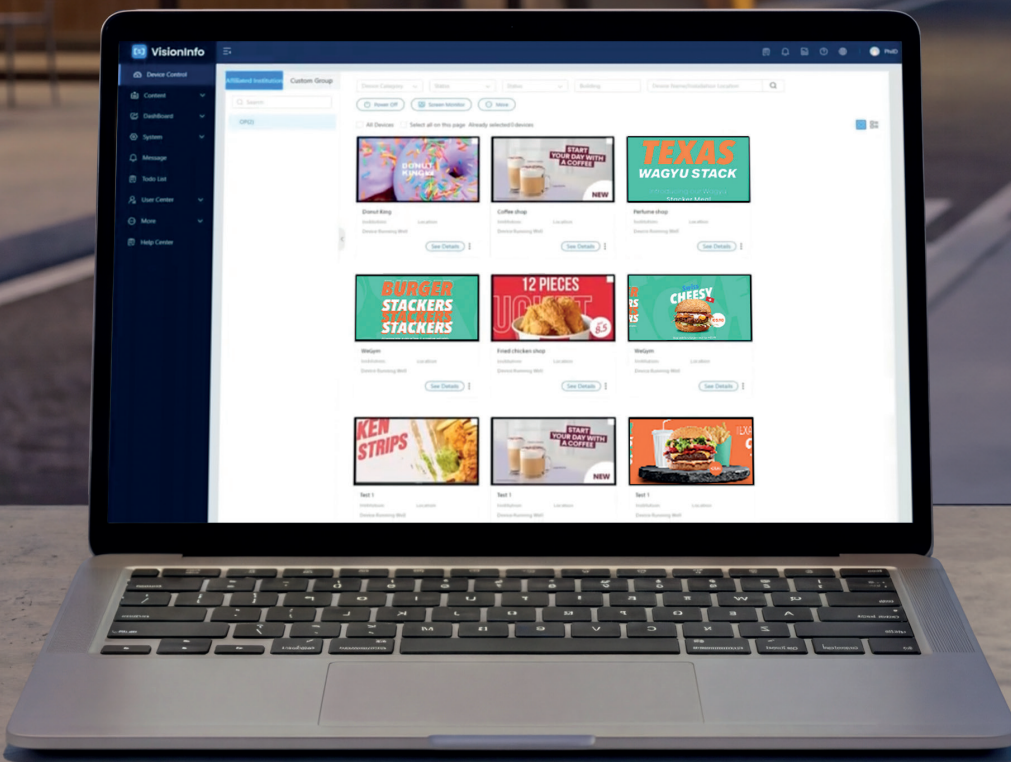

VisionInfo

VisionInfo CMS

Fully integrated with Hisense VisionInfo, a self-developed CMS and MDM control system, the solution enables centralized, cloud-based remote control and content distribution. VisionInfo enables remote control, monitoring, and content distribution across the entire network. The platform is flexible, cost-effective, and highly scalable, offering comprehensive content management and advanced remote display management capabilities. Together, the seamless integration of durable hardware and intelligent software allows users to easily create, edit, and publish content while ensuring consistent, high-quality performance across all outdoor displays. Powerful yet intuitive, the solution supports reliable operation and efficient management anytime, from anywhere.