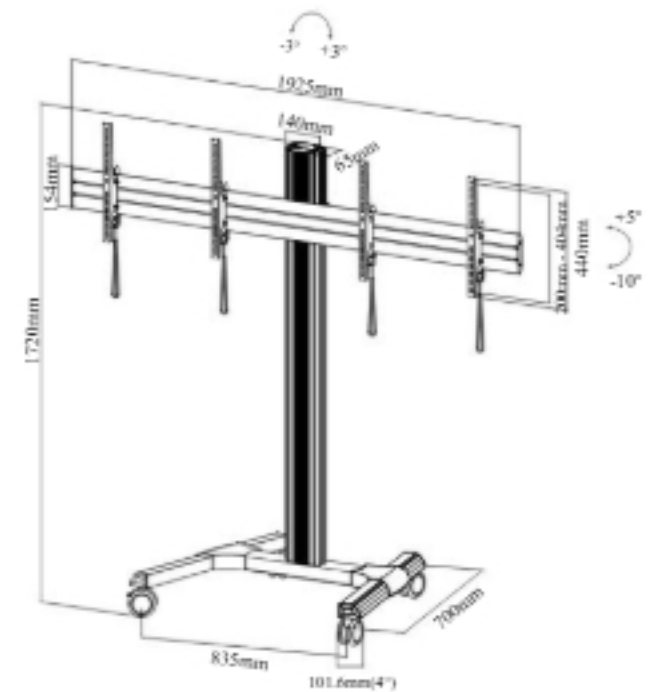

TV FLOOR CART DUAL DISPLAY

PDS-2000 SERIES

PDS-2002C

Dual screen TV cart

- For TV's from 45" – 55"
- Max. VESA: 600x400mm
- Powder coated and oxidized
- Total height: 1720mm
- Max. load capacity: 50kg/screen
- Integrated cable management
- Various optional accessories available
- 4" shock absorbing wheels for max. stability

50kg 50kg

45" - 55"

+3° ~ -3°

min. 200x200
max. 600x400

Cable
Management

PU 1

Box 1 (L/W/H) 2020x640x240mm

Weight 32.5kg